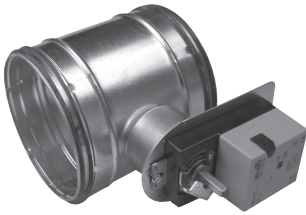

LS50024

Closing damper LS Ø500 24V

Reference arguments

Closing damper without spring-return Ø 500 mm