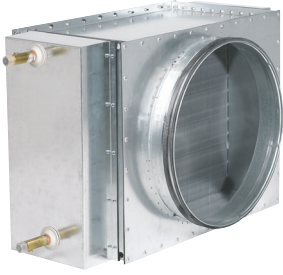

CW2-315U

Cooling water ext. coil Ø315 2 rows (non-insulated)

Reference arguments

Cooling coil for installation in the duct system. Non-insulated.
2 rows. Size: Ø315