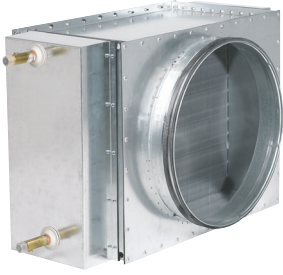

CW4-315U

Cooling water ext. coil Ø315 4 rows (non-insulated)

Reference arguments

Cooling coil for installation in the duct system. Non-insulated.
4 rows. Size: Ø315