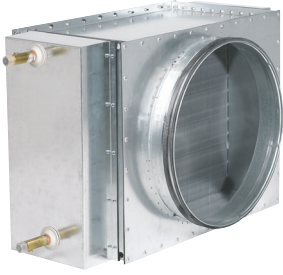

CW2-400U

Cooling water ext. coil Ø400 2 rows (non-insulated)

Reference arguments

Cooling coil for installation in the duct system. Non-insulated.
2 rows. Size: Ø400