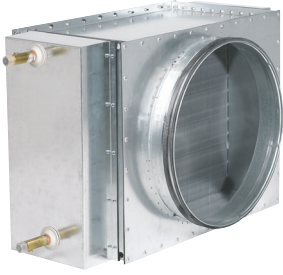

CW4-400U

Cooling water ext. coil Ø400 4 rows (non-insulated)

Reference arguments

Cooling coil for installation in the duct system. Non-insulated.
4 rows. Size: Ø400