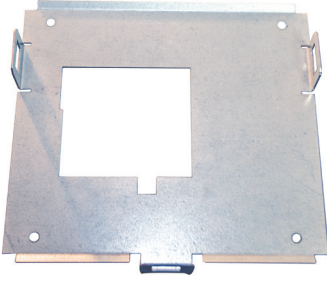

## FPP

FPP, mounting plate for EHV

### Reference arguments

FPP

Panel for fitting to another type of duct opening:

- Rectangular 67 x 75 mm up to 75 x 67 mm
- Round from Ø88 up to Ø100