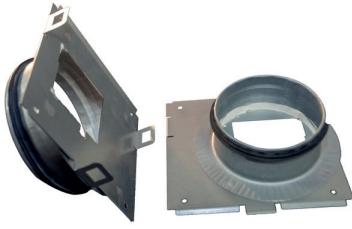

FPP-125

FPP, mounting plate incl. 100 mm spigot for EHV

Reference arguments

FPP125

Panel includes spigot with rubber seal for airtight fitting in a Ø125 mm duct.