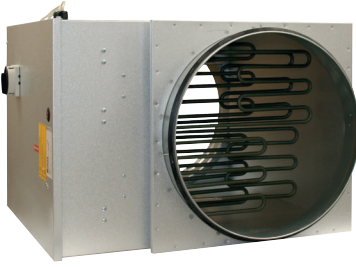

Cooling/heating coil

### HCE240HK162

External electric heating coil. Available with round or rectangular connection to match our range of compact VEX units.

#### PRODUCT BENEFITS

- External reheat coil for electrical connection
- Increases the temperature of the supply air
- Can be controlled via EXact/EXact2 or via other automation
- Delivered in uninsulated cabinet

#### Product description

External electric heating coil. Available with round or rectangular connection to match our range of compact VEX units.